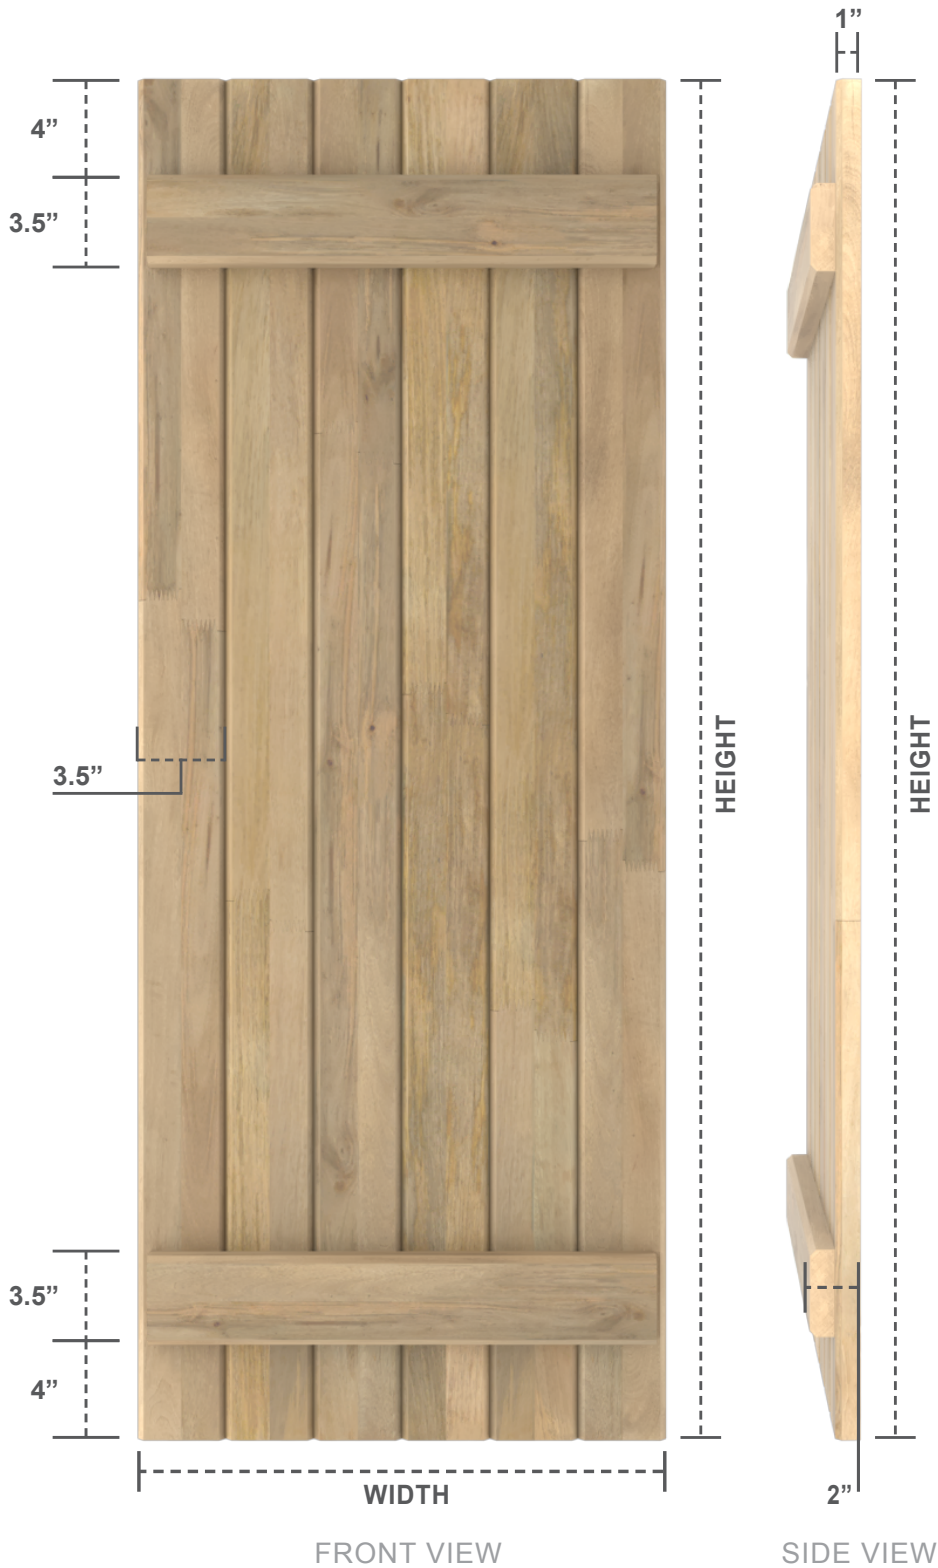

MANGO WOOD SHUTTERS

JOINED BOARD-N-BATTEN SHUTTER

STYLE

6 BOARDS
2 BATTEN

AVAILABLE WIDTH
21"
AVAILABLE HEIGHT
36" - 84"